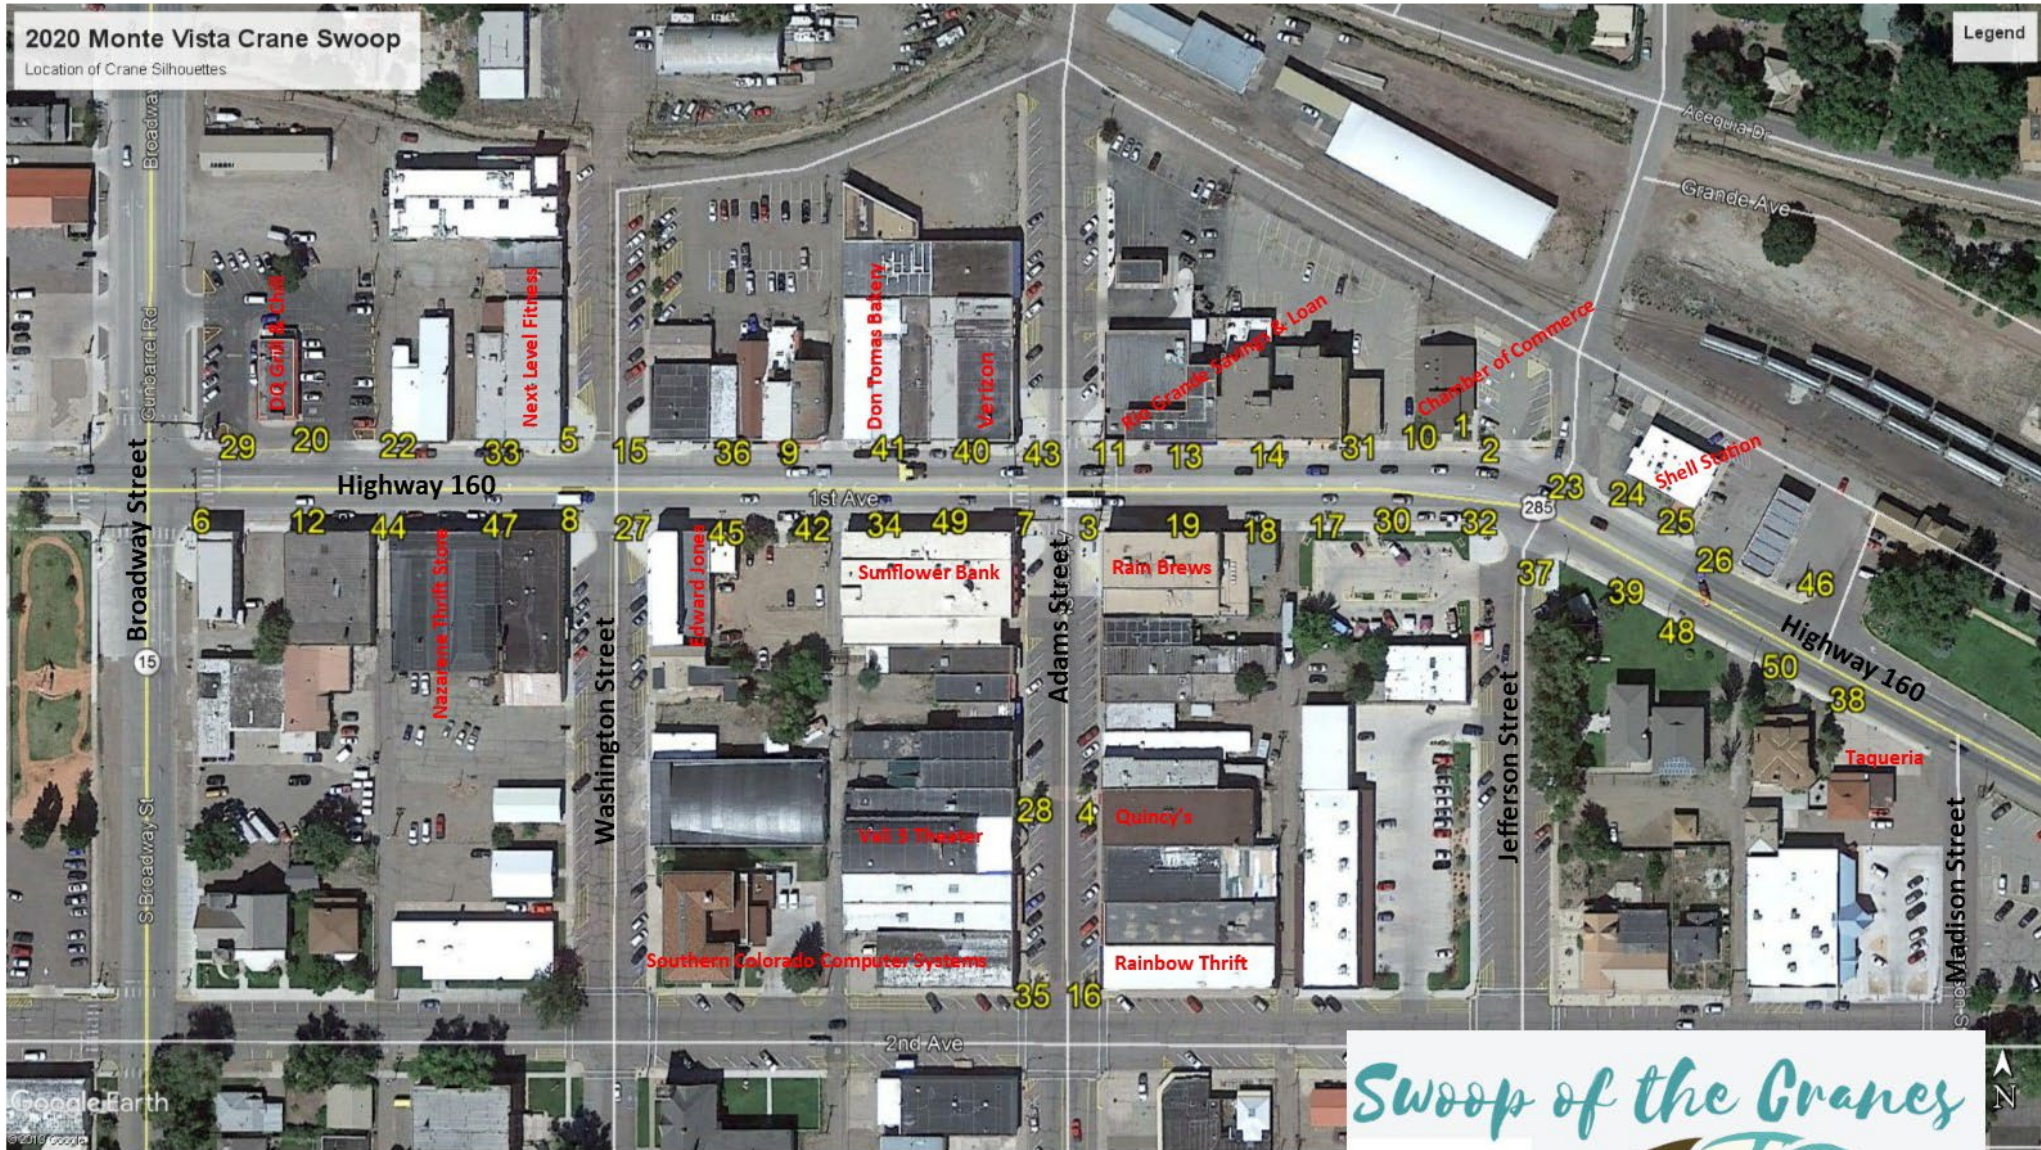

Art No.	Sponsor Name	Artists Name	Location in Town
1	Monte Vista Chamber of Commerce	Evelyn Sprouse Rowe	N side Hwy 160 btwn Adams & Jefferson
2	Glenn & Linda Burnett	Jenny Noonan	N side Hwy 160 btwn Adams & Jefferson
3	Rain Brews	Alana Watson & Rachel Utley	S side Hwy 160 btwn Adams & Jefferson
4	Quincy's Steaks & Spirits	Olivia Martinez	Adams St btwn Hwy 160 & 2nd Ave
5	Asplin & Associates	Brink Messick	N side Hwy 160 btwn Broadway & Washington
6	Mountain King Potatoes	Susan McCullough	S side Hwy 160 btwn Broadway & Washington
7	San Luis Valley Broadcasting	Tom Robinson	S side Hwy 160 btwn Washington & Adams
8	Calvary Baptist Church	Donna Galey	S side Hwy 160 btwn Broadway & Washington
9	Chaparral Tire	Cynthia Stone	N side Hwy 160 btwn Washington & Adams
10	Sandhill Inn & Suites	Evelyn Sprouse Rowe	N side Hwy 160 btwn Adams & Jefferson
11	Rio Grande Savings & Loan	Sharon McCoy	N side Hwy 160 btwn Adams & Jefferson
12	City of Monte Vista	Sara Copley	S side Hwy 160 btwn Broadway & Washington
13	Monte Vista School Board	Delta Center Students	N side Hwy 160 btwn Adams & Jefferson
14	Monte Glass Shop	David Steinert	N side Hwy 160 btwn Adams & Jefferson
15	Jim & Cynthia Clare	John Patterson	N side Hwy 160 btwn Washington & Adams
16	San Luis Valley Health	Kathy Hostetter	Adams St btwn Hwy 160 & 2nd Ave
17	San Luis Valley Health	Barbara Samora	S side Hwy 160 btwn Adams & Jefferson
18	Roberts Group Real Estate	Sharon McCoy	S side Hwy 160 btwn Adams & Jefferson
19	Wanda Hawman/ Garden Club	Mary Kimber	S side Hwy 160 btwn Adams & Jefferson
20	Community Bank of Colorado	Debbie Kirkendall	N side Hwy 160 btwn Broadway & Washington
21	Colorado Potato Admin. Committee	John Patterson	At CPAC office 2nd Ave & Jackson St, N of Safeway
22	SLV Garden Center	Susan McCullough	N side Hwy 160 btwn Broadway & Washington
23	Monte Vista Schools Administration	Art Class I	N side Hwy 160 btwn Jefferson & Madison
24	Monte Vista High School	Art Class II	N side Hwy 160 btwn Jefferson & Madison
25	Bill Metz Elementary School	Bill Metz Elementary Students	N side Hwy 160 btwn Jefferson & Madison
26	Marsh Elementary School	Marsh School Students	N side Hwy 160 btwn Jefferson & Madison
27	Gergana Yordanova	Gergana Yordanova	S side Hwy 160 btwn Washington & Adams
28	Monte Vista Rotary Club	Kari Conari	Adams St btwn Hwy 160 & 2nd Ave
29	Dairy Queen	Marian Schlagbaum	N side Hwy 160 btwn Broadway & Washington
30	San Luis Valley Health	Lisa Garcia	S side Hwy 160 btwn Adams & Jefferson
31	Artworks by Cheryl	Cheryl Bishop	N side Hwy 160 btwn Adams & Jefferson
32	Valley-Wide Health Systems, Inc	Scott Malueg	S side Hwy 160 btwn Adams & Jefferson
33	SLVoices	Samantha Wisener	N side Hwy 160 btwn Broadway & Washington
34	Sonny Santisteven	Kendall McNeilsmith	S side Hwy 160 btwn Washington & Adams
35	Southern Colorado Computer Systems	John Patterson	Adams St btwn Hwy 160 & 2nd Ave
36	Kiwanis Club of Monte Vista	Marsha Baham	N side Hwy 160 btwn Washington & Adams
37	Adams State University	Art Department	S side Hwy 160 btwn Jefferson & Madison
38	Waste Management of Colorado	Robin Wolfe	S side Hwy 160 btwn Jefferson & Madison
39	EcoDynamics	Lynne Toepfer	S side Hwy 160 btwn Jefferson & Madison
40	C. Waters Gallery	Nathaniel Anderson	N side Hwy 160 btwn Washington & Adams
41	James Cole Dwyer	Suzanne Reed-Fine	N side Hwy 160 btwn Washington & Adams
42	Sunflour Café and Bakery	Mary Hutchinson	S side Hwy 160 btwn Washington & Adams
43	Monte Vista Athletic Club	Kimanna Cellure-Shields	N side Hwy 160 btwn Washington & Adams
44	Nazarene Thrift Shop	Alayna Akins	S side Hwy 160 btwn Broadway & Washington
45	Edward Jones	Erin F. H. Keck	S side Hwy 160 btwn Washington & Adams
46	Monte Vista Middle School	Art Class	N side Hwy 160 btwn Jefferson & Madison
47	US Tractor and Harvest	Ian Blenden	S side Hwy 160 btwn Broadway & Washington
48	The Quiller Gallery	Allison Quiller	S side Hwy 160 btwn Jefferson & Madison
49	Sunflower Bank	Patty Kingsbaker	S side Hwy 160 btwn Washington & Adams
50	Jane's Sister Shirley	Jane A Clark	S side Hwy 160 btwn Jefferson & Madison

2020 Monte Vista Crane Swoop

Location of Crane Silhouettes

**VOTE FOR YOUR FAVORITE CRANE SILHOUETTE HERE
(THE ARTIST WILL RECEIVE A $100 REWARD)**

Swoop of the Cranes

vote here:

bit.ly/BestCrane